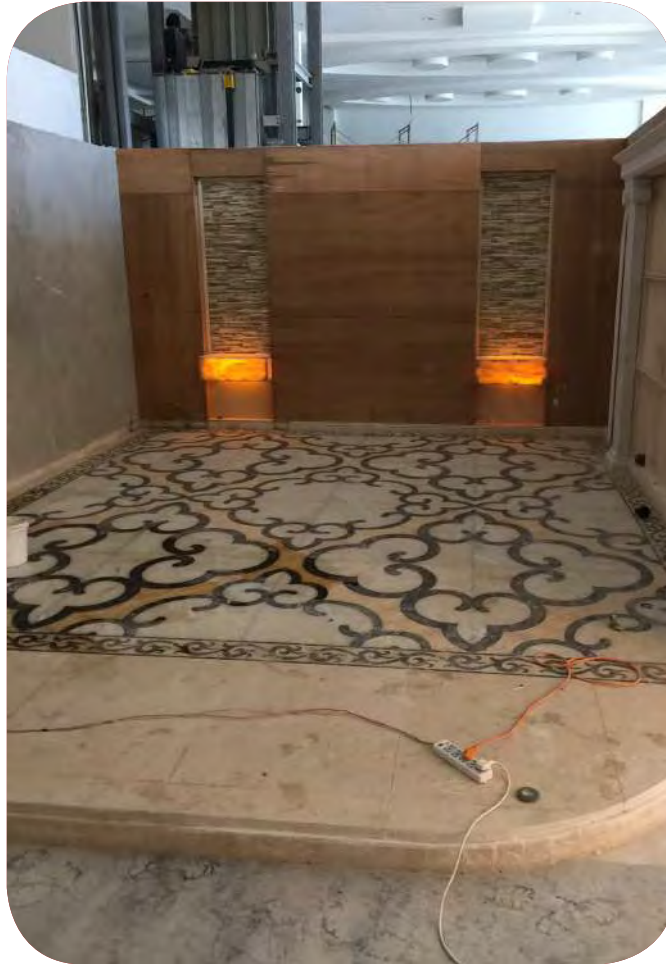

Alnakhla Showroom