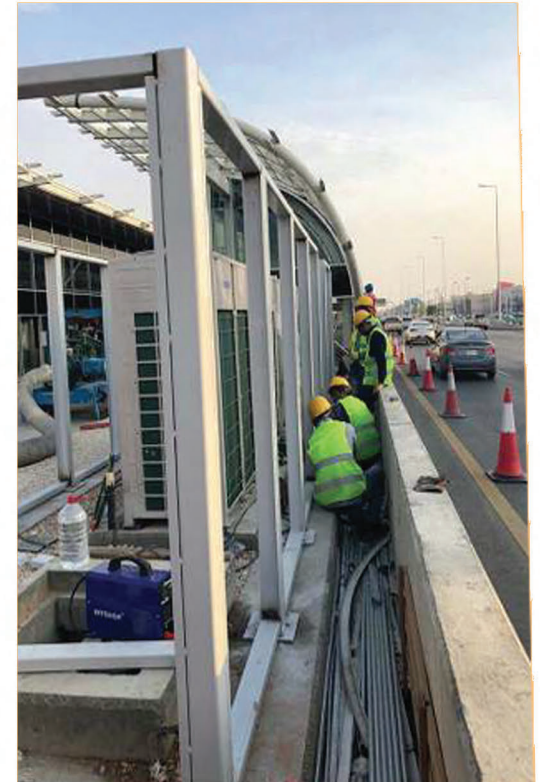

Riyadh BRT

RIYADH BRT

The image features a dark blue background with a faint, repeating pattern of stylized leaves or petals. A white rectangular frame with decorative corner brackets is centered on the page. Inside the frame, the text "KSU Project" is written in a white, sans-serif font.