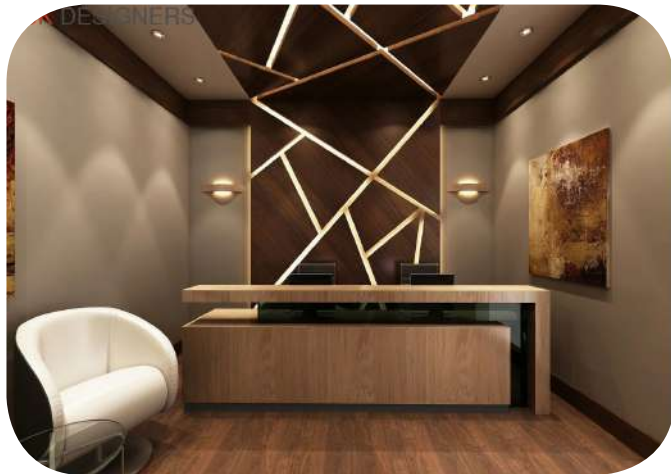

KSU Project