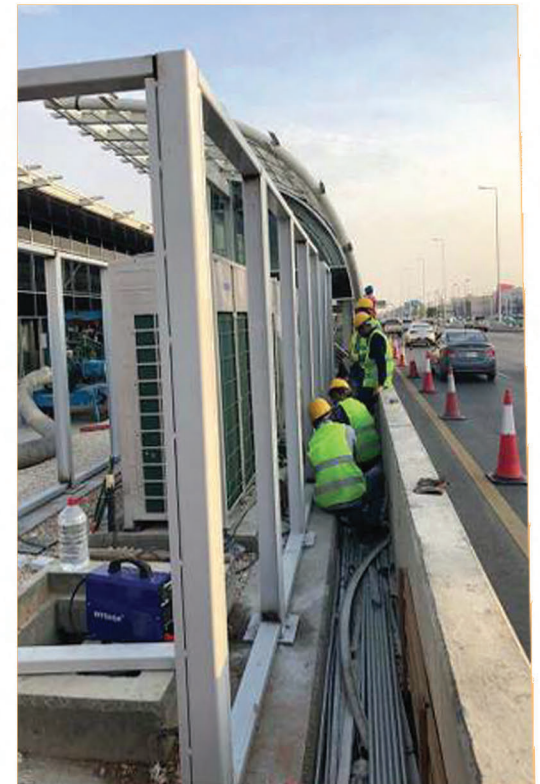

STC

STC

STC

STC

Riyadh BRT

RIYADH BRT

The image features a dark blue background with a faint, repeating pattern of stylized, overlapping leaf or petal shapes. A white rectangular frame with decorative corner brackets is centered on the page. Inside the frame, the text "KSU Project" is written in a clean, white, sans-serif font.