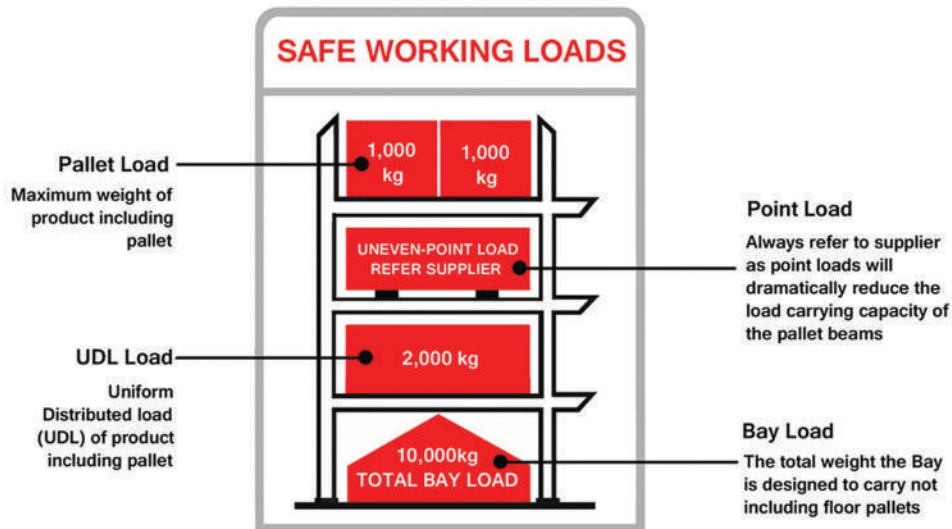

WAREHOUSE SAFETY

SWL Signs

ENTERING THE RACK

- To safely deposit or retrieve a pallet the forklift **MUST** approach the racking squarely and not at an angle
- **DO NOT** attempt to deposit or retrieve a pallet when the forklift is not aligned correctly
- **DO NOT** nudge a pallet to position it correctly in the rack

LOAD PLACEMENT

Incorrect placement of loads can be dangerous

Loads should be evenly distributed across the beam length

Pallets should be positioned correctly

Pallet weight should not exceed design load

Loads should be positioned evenly across the pallet