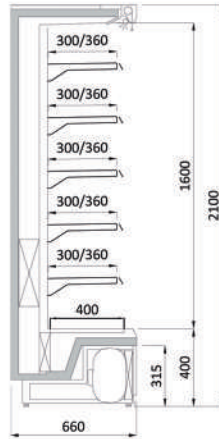

Refrigeration Equipment

CoolJet GL