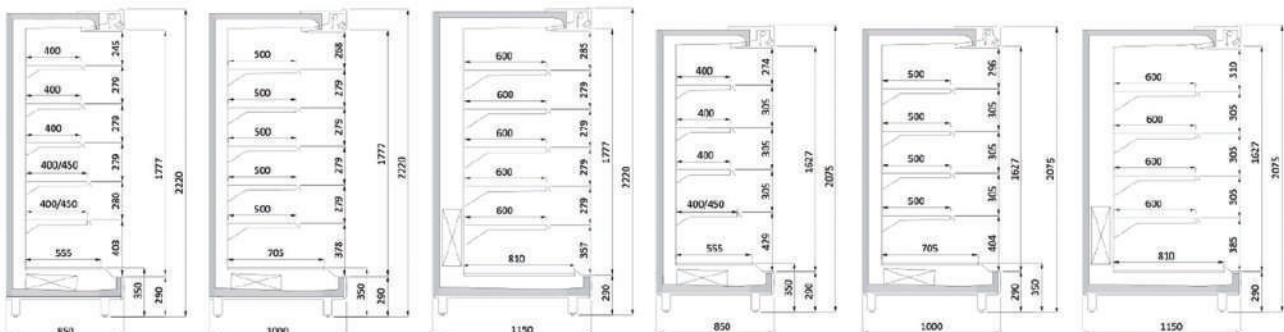

CoolJet S with sliding doors

CoolJet S with hinged doors

Key features

- Doors increase energy efficiency
- Energy-efficient fans are optional

Key features

- Glass doors reduce multideck's energy consumption
- Options: energy-efficient fans, hinged low-temperature doors for -2 / -4 °C (temperature inside cabinet)