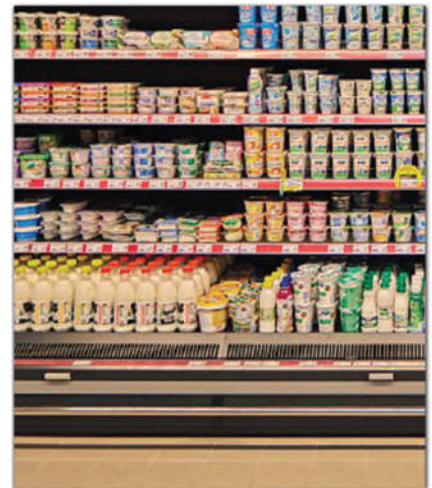

WAREHOUSE SAFETY

SWL Signs

ENTERING THE RACK

- To safely deposit or retrieve a pallet the forklift **MUST** approach the racking squarely and not at an angle
- **DO NOT** attempt to deposit or retrieve a pallet when the forklift is not aligned correctly
- **DO NOT** nudge a pallet to position it correctly in the rack

LOAD PLACEMENT

Incorrect placement of loads can be dangerous

Loads should be evenly distributed across the beam length

Pallets should be positioned correctly

Pallet weight should not exceed design load

Loads should be positioned evenly across the pallet

Super Market Equipments

Refrigeration Equipment

Multidecks CoolJet S

Refrigeration equipment is a key element of any commercial facility.

Different retail formats: convenience stores or supermarkets, or bakers rely on refrigeration as it ensures all products are properly displayed keeping their nutritional values.