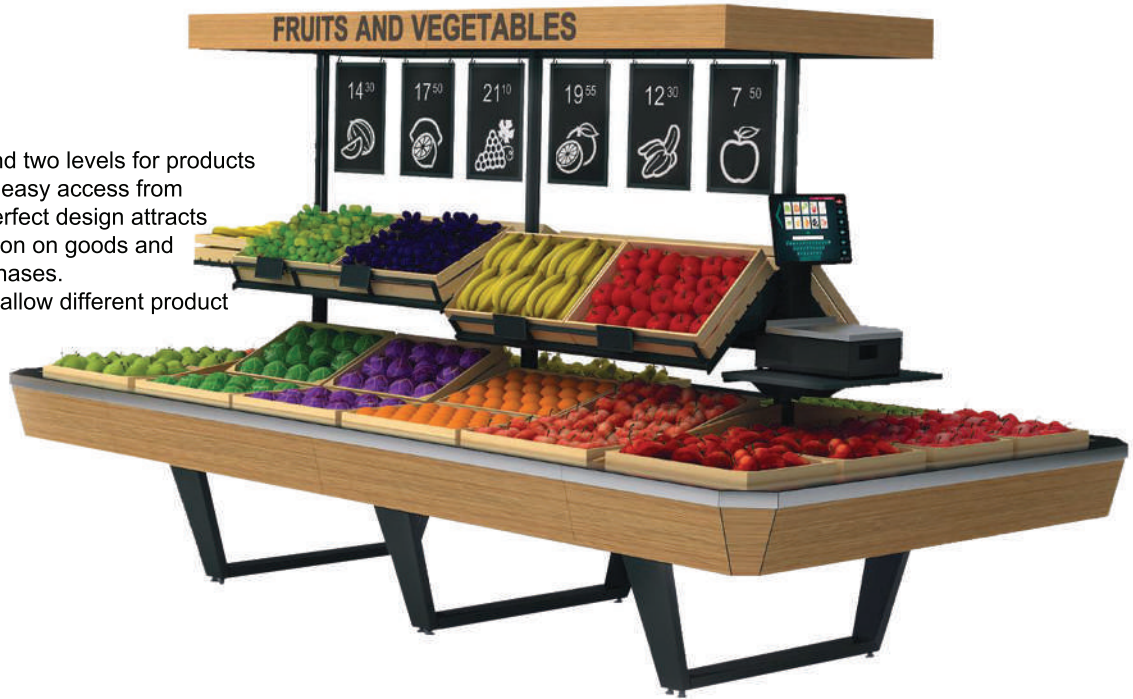

### Key Features

- Modern design
- Perfect solution for different size of products
- Water-based lacquer coating of wood surfaces
- Customizable solutions
- Perfect product observation
- Durability

Movable section dividers

Baguette solutions

Shelves with lift doors

Excellent product layout

safety barrier

Solution for packages

Warm white LED backlight

Acrylic barriers

Sliding drawer doors

# Island Shelving

Island shelving and two levels for products layout provide an easy access from different sides. Perfect design attracts customers' attention on goods and motivates to purchases. Modular sections allow different product presentation.